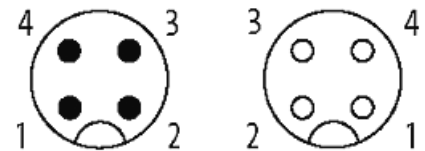

M12 male 0° / M12 female 0°

PUR 4x0.34 gy UL/CSA+drag chain 3,1m

Male straight – female straight

M12 – M12, 4-pole

Art-No. 7005 - M12 Lite - (plastic hexagonal screw) on request

Plastic housings with good resistance against chemicals and oils.

The resistance to aggressive media should be individually tested for your application. Further details on request.

Further cable lengths on request.

Link to Product**Illustration**

Product may differ from Image

Sketch

Male

Female

Product may differ from Image