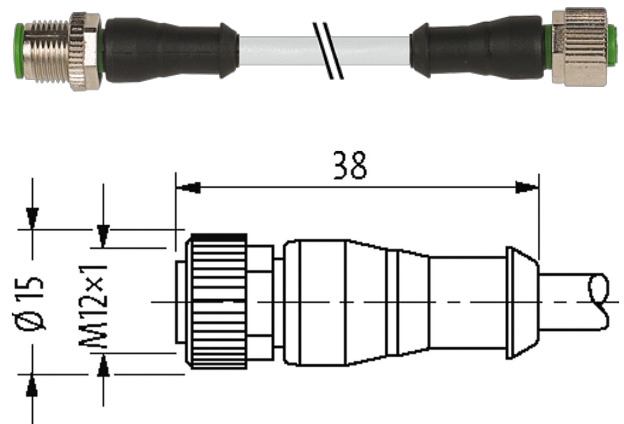

M12 male 0° / M12 female 0°

PUR 4x0.34 gy UL/CSA+drag chain 3,1m

Male straight – female straight

M12 – M12, 4-pole

Art-No. 7005 - M12 Lite - (plastic hexagonal screw) on request

Plastic housings with good resistance against chemicals and oils.

The resistance to aggressive media should be individually tested for your application. Further details on request.

Further cable lengths on request.

Link to Product**Illustration**

Product may differ from Image

Sketch

Male

Female

Product may differ from Image