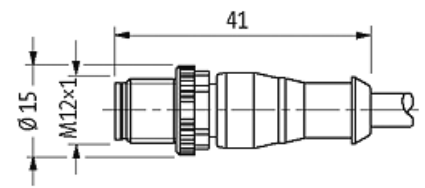

M12 male 0° / M12 female 0°

PUR 4x0.34 gy UL/CSA+drag chain 3,1m

Male straight – female straight

M12 – M12, 4-pole

Art-No. 7005 - M12 Lite - (plastic hexagonal screw) on request

Plastic housings with good resistance against chemicals and oils.

The resistance to aggressive media should be individually tested for your application. Further details on request.

Further cable lengths on request.

Link to Product**Illustration**

Product may differ from Image

Sketch

Male

Female

Product may differ from Image