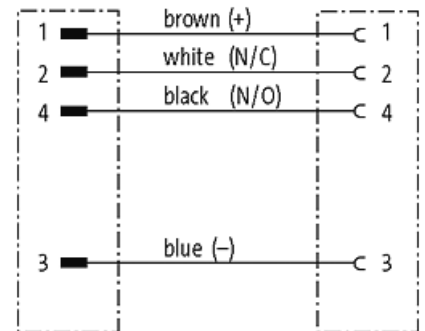

M12 male 0° / M12 female 0°

PUR 4x0.34 gy UL/CSA+drag chain 3,1m

Male straight – female straight

M12 – M12, 4-pole

Art-No. 7005 - M12 Lite - (plastic hexagonal screw) on request

Plastic housings with good resistance against chemicals and oils.

The resistance to aggressive media should be individually tested for your application. Further details on request.

Further cable lengths on request.

Link to Product**Illustration**

Product may differ from Image

Sketch

Male

Female

Product may differ from Image